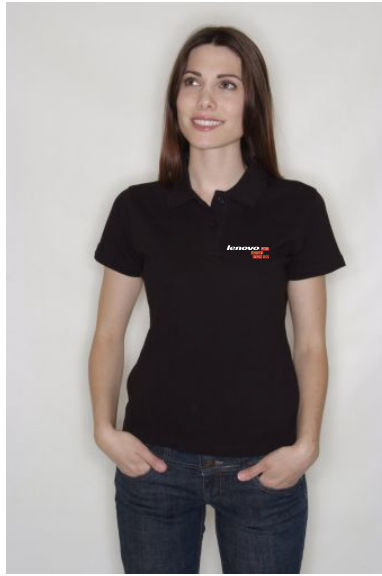

Lenovo EMEA Store Product Datasheet

Product Code: LENOVO31

LENOVO31 - Black 100% Cotton Women's Poloshirt

SS89 Fruit of the Loom Lady Fit Premium Pique Polo Shirt

Material: 100% cotton

Ladies cut with shaped side seams.

Taped neck.

Two button narrow placket with self colour buttons.

1x1 rib cuffs.

Side vents.

Twin needle hem.

Weight: White 170 gsm Cols 180 gsm

lenovo FOR
THOSE™
WHO DO.

lenovo.com/merchandise